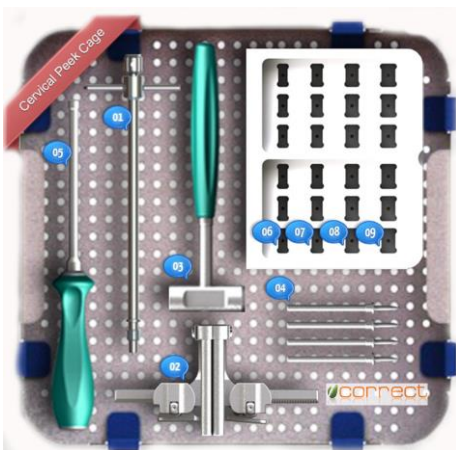

- Peek Cage Insert
- Caspar Distractor
- Mallet
- Caspar Screw 4
- Caspar Screwdriver
- Trial Inset 4mm
- Trial Inset 5mm
- Trial Inset 6mm
- Trial Inset 7mm
- Trial Inset 8mm